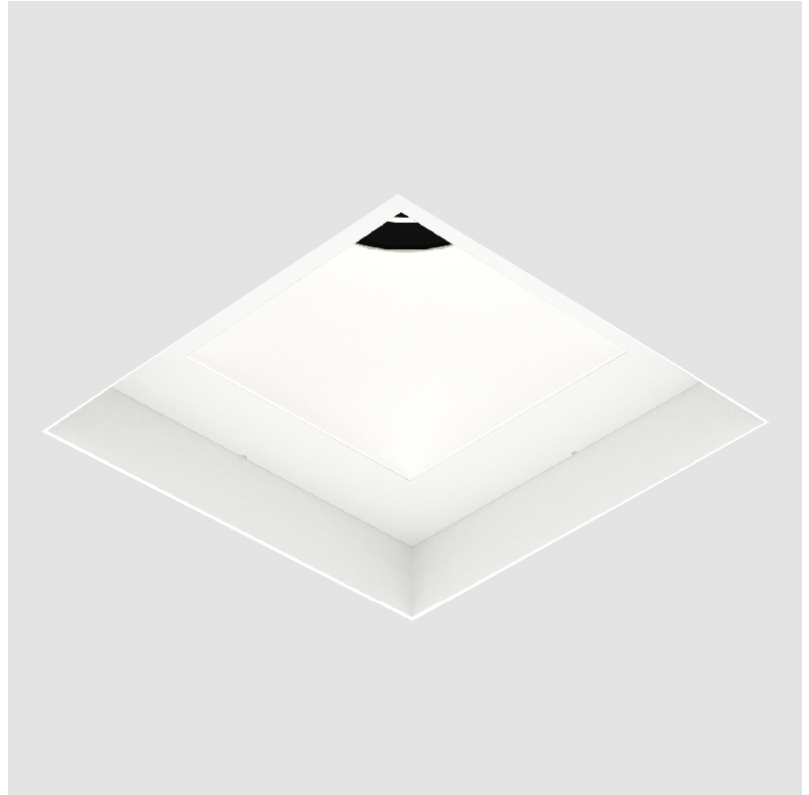

BIONIQ SQUARE DEEP COMFORT TRIMLESS

A35221-

base number LED Dimming Color Temperature Finishes (Diamond) Finishes (Triangle) Finishes (Circle) Ceiling Thickness Reflector Options

- To build a product code in our configurator select the specify button on the base model # product page
- To build a manual product code on this datasheet choose from the options listed below in blue font and add the suffix to the base model #

GENERAL

Series: Bioniq
 Subseries: Bioniq Square Deep Comfort
 Brand: Prolicht
 Division: Architectural
 Mounting Type: Trimless
 Mounting Location: Ceiling
 Subcategory: Downlight

PHYSICAL

Shape: Square
 Length (mm): 106
 Length (in): 4 ³/₁₆
 Width (mm): 106
 Width (in): 4 ³/₁₆
 Height (mm): 150
 Height (in): 5 ⁷/₈
 Ceiling Thickness (mm): 10 / 12.5 / 15 / 25
 Ceiling Thickness (in): 3/8 or 1/2 or 9/16 or 1
 Min. Recessing Depth (mm): 170
 Min. Recessing Depth (in): 6 ¹¹/₁₆
 Light Distribution: Downlight
 Weight (kg): 0.717
 Weight (lbs): 1.58
 Fixture Finish: SSR / BKV / CWI / CRY / HAB / UFT / ITA / RUA / FTG / MYG / LOD / PUS / FRO / FUP / KIA / POP / BLS / SPG / MEY / GOH / GUM / CHC / COM / ABZ / JAG / OBR / MOS / ROR
 Fixture Material: Aluminum Die Cast
 Cut-out Measurements: 120mm / 4 3/4" x 120mm / 4 3/4"
 Upon Request: Unique Ceiling Thickness

IP rating: IP20

BIONIQ SQUARE DEEP COMFORT TRIMLESS

A35221-

PROJECT	_____
TYPE	_____
SPECIFIER	_____
QUANTITY	_____
DATE	_____

PROJECT	
TYPE	
SPECIFIER	
QUANTITY	
DATE	

BIONIQ SQUARE DEEP COMFORT RECESSED

A35371-